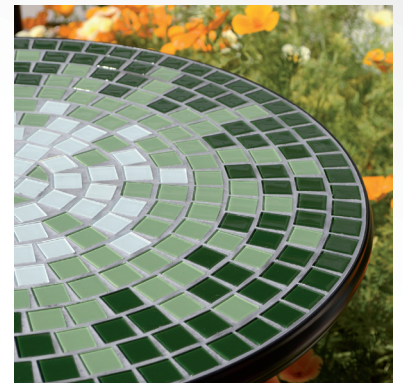

**Berwick 60cm with 2 Berwick Chairs**

Berwick Chair

This charming bistro set is decorated with beautiful hand laid mosaic glass tiles in 3 tones. The sturdy steel legs are powder coated black and match the Kingswood chairs which stack.

Berwick Table 60cm

EG/401	Product Code	EG/340
Black	Colour	Black
5060059124015	Barcode	5060059123407
Product. 5.2    Gross. 13	Weight (kgs.)	Product. 10.5    Gross. 12.7
H. 90    W. 58    D. 53	Product Dimensions	H. 73    W. 60    D. 60
H. 97    W. 56    D. 76	Carton Dimensions	H. 74    W. 57    D. 61
H. 35    W. 42    D. 44	Seat	Components
Powder coated Steel	Materials	Glass Tile
Durable resin weave	&	Powder coated Steel
Stacking Chair	Features	Adjustable feet